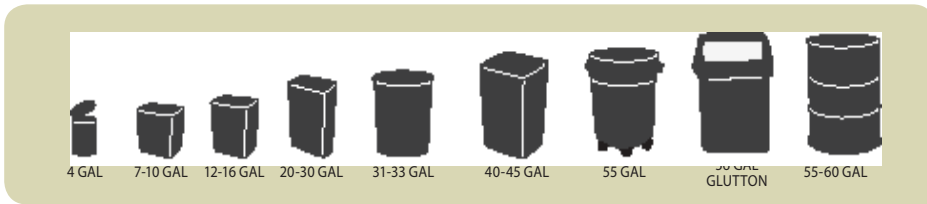

HEAVYWEIGHT LINERS

Laddawn Heavyweight Liners come in 48 stock sizes, and are designed to fit different capacity cans and containers ranging from 7–60 gallons. These Laddawn-manufactured polyethylene liners are stocked in gauges from 1.5–6.0 mil and are engineered to provide over three times the impact and twice the tensile strength of traditional low-density polyethylene bags. Designed for heavy loads and puncture resistance, Laddawn’s Heavyweight bags can be used to dispose of construction debris, broken glass, lawn trimmings, and other refuse with sharp corners and edges.

PRODUCT FEATURES

- ▶ 1.50–6.0 mil polyethylene
- ▶ Three times the impact and twice the tensile strength of traditional low-density polyethylene bags
- ▶ Black and clear bags available in each size
- ▶ Custom sizes available up to 70” wide, in gauges of .75–8.0 mil

ITEM	W x D x L	MIL	COLOR	CNT	WT
7-10 Gallon					
1485*	15 X 9 X 24	1.5	CLR	500	26
1615*	15 X 9 X 24	2	CLR	500	35
3269*	15 X 9 X 24	2	BLK	500	35
1745*	15 X 9 X 24	3	CLR	250	26
12-16 Gallon					
1617*	16 X 10 X 32	2	CLR	250	25
3270*	16 X 9 X 30	4	BLK	150	27
20-30 Gallon					
1495*	16 X 14 X 36	1.5	CLR	250	24
1625*	16 X 14 X 36	2	CLR	250	33
3278*	16 X 14 X 36	2	BLK	250	33
1755*	16 X 14 X 36	3	CLR	200	39
3279*	16 X 14 X 36	3	BLK	200	39
3276*	16 X 14 X 36	4	CLR	100	26
3275*	16 X 14 X 36	4	BLK	100	26
31-33 Gallon					
3281*	23 X 10 X 40	3	CLR	100	24
3283*	23 X 10 X 40	3	BLK	100	24
3282*	23 X 10 X 40	4	CLR	100	32
3284*	23 X 10 X 40	4	BLK	100	32
40-45 Gallon					
1639R**	23 X 17 X 46	2	CLR	200	46
990*	40 X 48	3	CLR	100	35
3305*	40 X 48	3	BLK	100	34
1325*	40 X 48	4	CLR	50	23
3307*	40 X 48	4	BLK	50	24