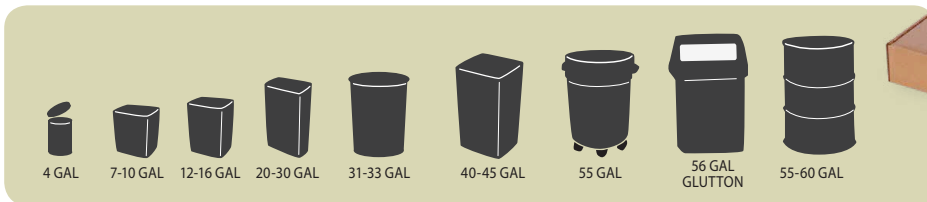

# LINEAR LOW-DENSITY LINERS

Our Linear Low-Density (LLD) Liners come in 46 stock sizes, and are designed to fit different capacity cans and containers ranging from 4–60 gallons. These polyethylene liners are stocked in gauges from .48–1.30 mil, and liners over 31” long are star-sealed for extra strength. Manufactured for puncture resistance and flexibility, these LLD bags can be used to dispose of lawn debris, broken glass, rough food waste and general office refuse.

## PRODUCT FEATURES

- ▶ .48–1.30 mil polyethylene
- ▶ Black and clear bags available in each size
- ▶ Custom sizes available up to 70” wide, in gauges of .75–8.0 mil

ITEM	W x D x L	MIL	COLOR	CNT	WT
<b>4 Gallon</b>					
4285	13 X 4 X 17	0.48	CLR	1000	10
<b>7 Gallon</b>					
4290	12 X 8 X 21	0.48	CLR	1000	14
<b>7-10 Gallon</b>					
4295	15 X 9 X 23	0.48	CLR	1000	18
4170	15 X 9 X 23	0.48	BLK	1000	18
4303	15 X 9 X 23	0.58	CLR	1000	22
4178	15 X 9 X 23	0.58	BLK	1000	22
4327	15 X 9 X 23	0.78	CLR	500	15
<b>12-16 Gallon</b>					
4300	15 X 9 X 31	0.48	CLR	1000	24
4175	15 X 9 X 31	0.48	BLK	1000	24
4304	15 X 9 X 31	0.58	CLR	500	15
4179	15 X 9 X 31	0.58	BLK	500	15
4329	15 X 9 X 31	0.78	CLR	500	20