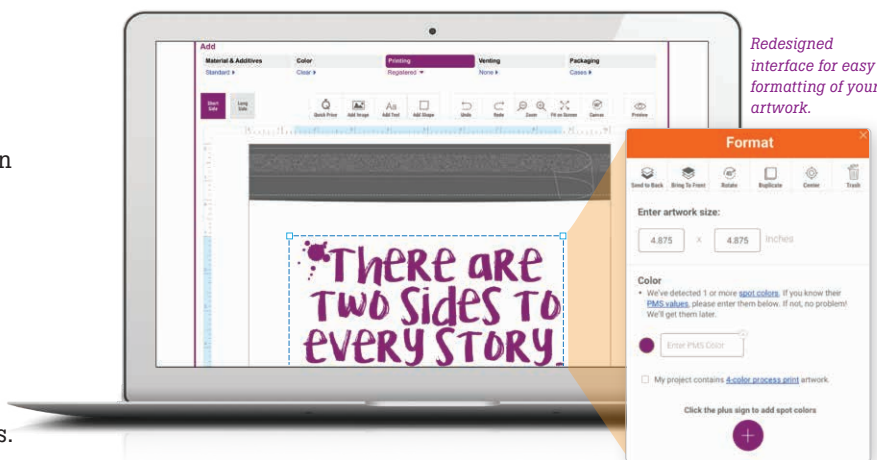

What is Random Repeat Printing?

Random Repeat printing repeats an image or block of text a specific distance apart. The images may land on perforations resulting in the top of an image on one side of a perforation and the bottom on the next. We guarantee at least one full image per bag.

What is Registered Printing?

Registered printing refers to the defined placement of an image and/or text on a bag. Artwork prints once on each bag, in the same location. Artwork can be single color or multicolor including PMS spot color or CMYK process colors for photographic-quality images.

Laddawn's Custom Guarantee

A Laddawn Print Concierge will follow your order through to completion. If your customer decides the bag you ordered should be different for any reason, just send it back and we'll make the replacement. Contact Laddawn's Customer Experience Team or log on to Laddawn.com for instant custom pricing.

PRINT DESIGNER ONLINE TOOL

You can design, quote and order printed items online at Laddawn.com. Laddawn's Print Designer is the only online tool for quoting and pricing printed polyethylene bags, film and tubing. Print Designer's intuitive interface allows you to design or upload your own custom images. Quotes are generated quickly and include precise technical line drawings that include your image and text sized to scale, ready for sharing as a PDF attachment.

Get started by selecting one of the following Print Designer options:

- Select "Quick Price" to get pricing quickly and worry about artwork later.
- Select "Add Art" to upload new artwork, choose from our selection of stock images, or choose from your previously ordered artwork.
- Select "Add Text" to create custom text in our designer.

LOG ON Laddawn.com
CALL 800.446.3639

Laddawn

A Better Way to Buy.