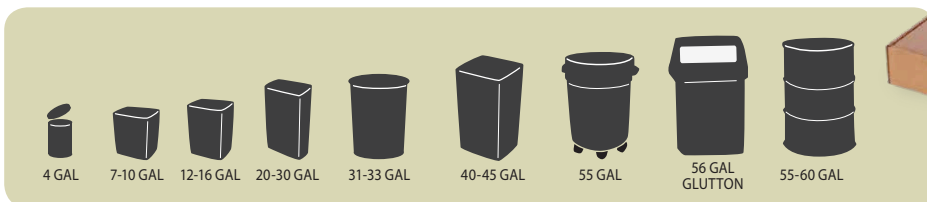

LINEAR LOW-DENSITY LINERS

Laddawn Linear Low-Density (LLD) Liners come in 46 stock sizes, and are designed to fit different capacity cans and containers ranging from 4-60 gallons. These polyethylene liners are stocked in gauges from .48-1.30 mil, and liners over 31" long are star-sealed for extra strength. Manufactured for puncture resistance and flexibility, Laddawn's LLD bags can be used to dispose of lawn debris, broken glass, rough food waste and general office refuse.

PRODUCT FEATURES

- ▶ .48-1.30 mil polyethylene
- ▶ Black and clear bags available in each size
- ▶ Custom sizes available up to 70" wide, in gauges of .75-8.0 mil

ITEM	W x D x L	MIL	COLOR	CNT	WT
4 Gallon					
4285	13 X 4 X 17	0.48	CLR	1000	10
7 Gallon					
4290	12 X 8 X 21	0.48	CLR	1000	14
7-10 Gallon					
4295	15 X 9 X 23	0.48	CLR	1000	18
4170	15 X 9 X 23	0.48	BLK	1000	18
4303	15 X 9 X 23	0.58	CLR	1000	22
4178	15 X 9 X 23	0.58	BLK	1000	22
4327	15 X 9 X 23	0.78	CLR	500	15
12-16 Gallon					
4300	15 X 9 X 31	0.48	CLR	1000	24
4175	15 X 9 X 31	0.48	BLK	1000	24
4304	15 X 9 X 31	0.58	CLR	500	15
4179	15 X 9 X 31	0.58	BLK	500	15
4329	15 X 9 X 31	0.78	CLR	500	20