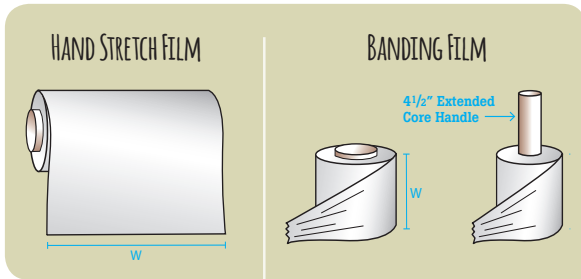

HAND STRETCH FILM

New
PRODUCT
LINE!

BLOWN FILM STOCK ITEMS

ITEM	W	GAUGE	FT/RL	RL/CS	WT/CS
14000	16"	65	1500	4	25
14005	18"	65	1500	4	28
14010	12"	79	1500	4	23
14015	15"	79	1500	4	28
14020	18"	79	1500	4	34

PRE-STRETCHED CAST FILM STOCK ITEMS

ITEM	W	GAUGE	FT/RL	RL/CS	WT/CS
14050	15.5"	24	1500	4	9
14055	15.5"	28	1500	4	10
14060	17"	28	2000	4	15
14065	14.5"	28	2000	4	13

Our Hand Stretch Film offering includes the most popular cast, blown, pre-stretched, and narrow width banding films. Hand Stretch Film secures and stabilizes heavy pallet loads and protects the products from damage while in transit. In addition to excellent puncture resistance, high clarity allows for easy visibility and bar code reading.

Hand Stretch Film is stocked in gauges from 24 to 80 Gauge (100 Gauge = 1 Mil).

PRODUCT FEATURES

- ▶ All our Hand Stretch Blown, Cast, and Pre-Stretched Films are wound on 3" cores.
- ▶ Narrow Width Banding Film comes with 1 handle dispenser per case. Item 14120 comes with 4 1/2" extended core handle.