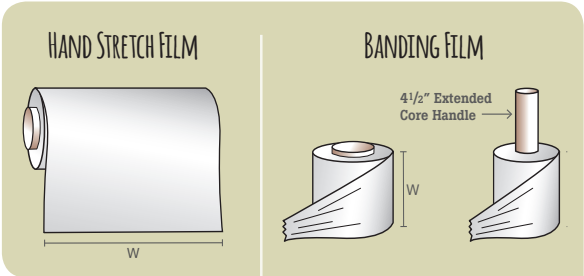

New
PRODUCT
LINE!

HAND STRETCH FILM

Our Hand Stretch Film offering includes the most popular cast, blown, pre-stretched, and narrow width banding films. Hand Stretch Film secures and stabilizes heavy pallet loads and protects the products from damage while in transit. In addition to excellent puncture resistance, high clarity allows for easy visibility and bar code reading.

Hand Stretch Film is stocked in gauges from 24 to 80 Gauge (100 Gauge = 1 Mil).

PRODUCT FEATURES

- ▶ All our Hand Stretch Blown, Cast, and Pre-Stretched Films are wound on 3" cores.
- ▶ Narrow Width Banding Film comes with 1 handle dispenser per case. Item 14120 comes with 4 1/2" extended core handle.

BLOWN FILM STOCK ITEMS

ITEM	W	GAUGE	FT/RL	RL/CS	WT/CS
14000	16"	65	1500	4	25
14005	18"	65	1500	4	28
14010	12"	79	1500	4	23
14015	15"	79	1500	4	28
14020	18"	79	1500	4	34

CAST FILM STOCK ITEMS

ITEM	W	GAUGE	FT/RL	RL/CS	WT/CS
14025	13.3"	65	1500	4	21
14030	15"	65	1500	4	23
14035	18"	65	1500	4	28
14040	15"	80	1500	4	29
14045	18"	80	1500	4	35
14065	14.5"	28	2000	4	13