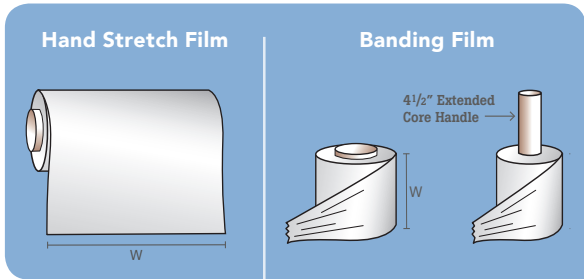

HAND STRETCH FILM

New
PRODUCT
LINE!

PRE-STRETCHED CAST FILM

STOCK ITEMS

ITEM	W	GAUGE	FT/RL	RL/CS	WT/CS
14050	15.5"	24	1500	4	9
14055	15.5"	28	1500	4	10
14060	17"	28	2000	4	15
14065	14.5"	28	2000	4	13

Our Hand Stretch Film offering includes the most popular cast, blown, pre-stretched, and narrow width banding films. Hand Stretch Film secures and stabilizes heavy pallet loads and protects the products from damage while in transit. In addition to excellent puncture resistance, high clarity allows for easy visibility and bar code reading.

Hand Stretch Film is stocked in gauges from 24 to 80 Gauge (100 Gauge = 1 Mil).

PRODUCT FEATURES

- ▶ All our Hand Stretch Blown, Cast, and Pre-Stretched Films are wound on 3" cores.
- ▶ Narrow Width Banding Film comes with 1 handle dispenser per case. Item 14120 comes with 4 1/2" extended core handle.

BLOWN FILM

STOCK ITEMS

ITEM	W	GAUGE	FT/RL	RL/CS	WT/CS
14000	16"	65	1500	4	25
14005	18"	65	1500	4	28
14010	12"	79	1500	4	23
14015	15"	79	1500	4	28
14020	18"	79	1500	4	34

CAST FILM

STOCK ITEMS

ITEM	W	GAUGE	FT/RL	RL/CS	WT/CS
14025	13.3"	65	1500	4	21
14030	15"	65	1500	4	23
14035	18"	65	1500	4	28
14040	15"	80	1500	4	29
14045	18"	80	1500	4	35