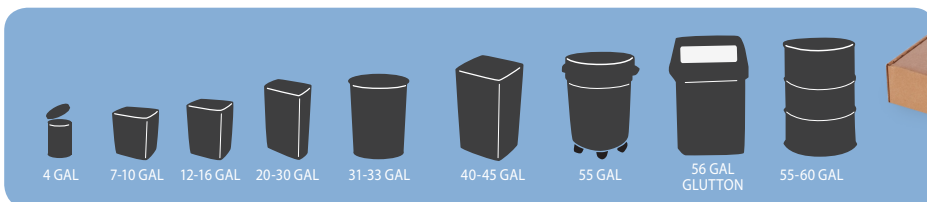

LINEAR LOW-DENSITY LINERS

Our Linear Low-Density (LLD) Liners come in 46 stock sizes, and are designed to fit different capacity cans and containers ranging from 4-60 gallons. These polyethylene liners are stocked in gauges from .48–1.30 mil, and liners over 31" long are star-sealed for extra strength. Manufactured for puncture resistance and flexibility, these LLD bags can be used to dispose of lawn debris, broken glass, rough food waste and general office refuse.

PRODUCT FEATURES

- ▶ .48–1.30 mil polyethylene
- ▶ Black and clear bags available in each size
- ▶ Custom sizes available up to 70" wide, in gauges of .75–8.0 mil

| ITEM | W x D x L | MIL | COLOR | CNT | WT |
|---------------------|-------------|------|-------|------|----|
| 4 Gallon | | | | | |
| 4285 | 13 X 4 X 17 | 0.48 | CLR | 1000 | 10 |
| 7 Gallon | | | | | |
| 4290 | 12 X 8 X 21 | 0.48 | CLR | 1000 | 14 |
| 7-10 Gallon | | | | | |
| 4295 | 15 X 9 X 23 | 0.48 | CLR | 1000 | 18 |
| 4170 | 15 X 9 X 23 | 0.48 | BLK | 1000 | 18 |
| 4303 | 15 X 9 X 23 | 0.58 | CLR | 1000 | 22 |
| 4178 | 15 X 9 X 23 | 0.58 | BLK | 1000 | 22 |
| 4327 | 15 X 9 X 23 | 0.78 | CLR | 500 | 15 |
| 12-16 Gallon | | | | | |
| 4300 | 15 X 9 X 31 | 0.48 | CLR | 1000 | 24 |
| 4175 | 15 X 9 X 31 | 0.48 | BLK | 1000 | 24 |
| 4304 | 15 X 9 X 31 | 0.58 | CLR | 500 | 15 |
| 4179 | 15 X 9 X 31 | 0.58 | BLK | 500 | 15 |
| 4329 | 15 X 9 X 31 | 0.78 | CLR | 500 | 20 |