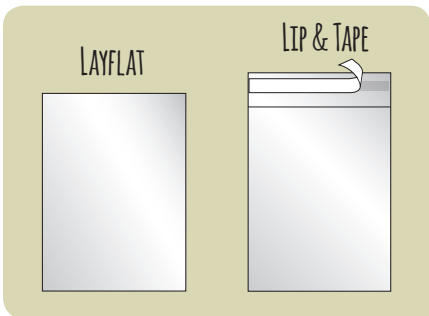

Perfect for retail and mail-order applications, these low-density polyethylene bags are pre-printed with a standard, 3-language suffocation warning and recycle symbol to meet standard shipping requirements of many online retailers.